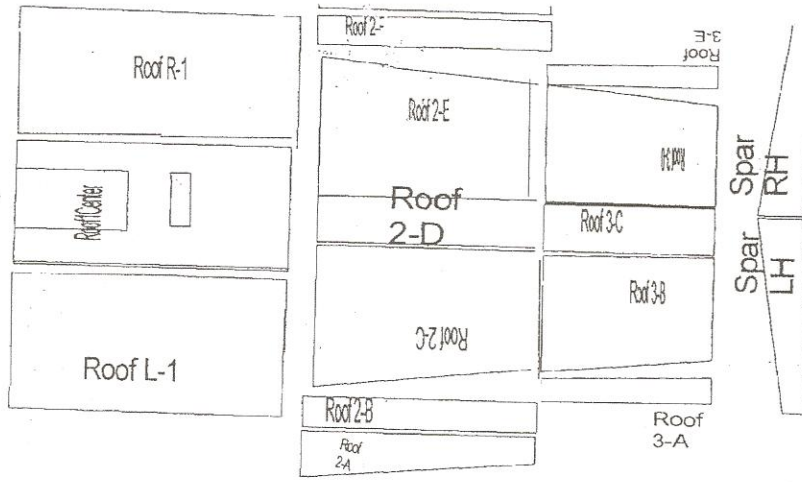

Cessna 180/185

Right Side

LEFT Side

USE UNMARKED AREAS OF SHEET FOR DOORS
1/4" BLACK MAT IN SHADED AREAS AND ON REAR CLOSE OUT

FRONT ROOF

ANY DISCREPANCIES CALL 888-513-5088