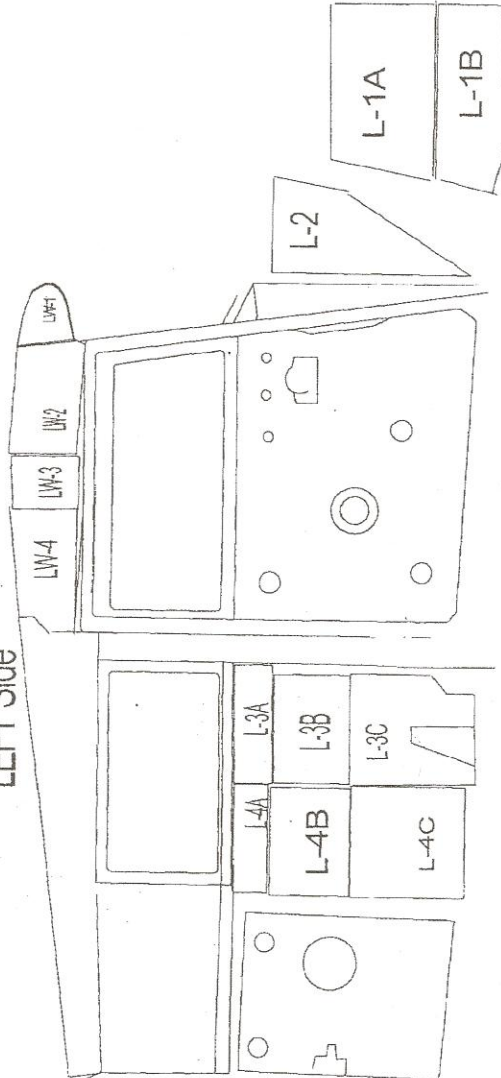

Cessna 180/185

Right Side

LEFT Side

USE UNMARKED AREAS OF SHEET FOR DOORS
1/4" BLACK MAT IN SHADED AREAS AND ON REAR CLOSE OUT

FRONT ROOF

ANY DISCREPANCIES CALL 888-513-5088